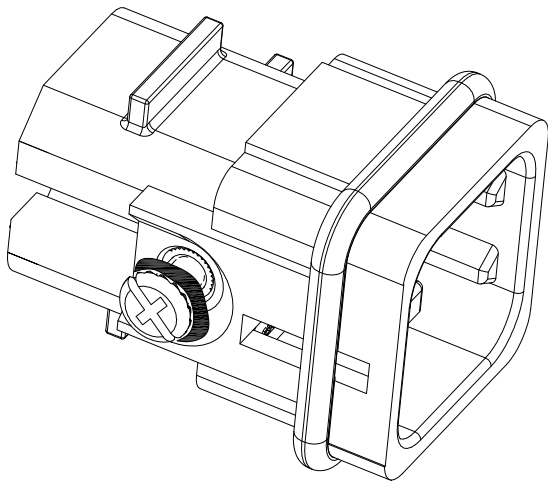

M3x6

21

21

Seal

15.9

31.7

 InKonn® InKonn (Suzhou) Electric Technology Co.,Ltd.	 All Dimensions in mm Original Size DIN A4	Date 2019-05-14	Drawing No. TC7543498	Rev. A00	Scale 2:1
	Part No. 10 31 008 2101	Created by Shuxu Huang	Checked by Yiyi Luo	Page 1/1	
Type Name ID-008-CM/FPM					